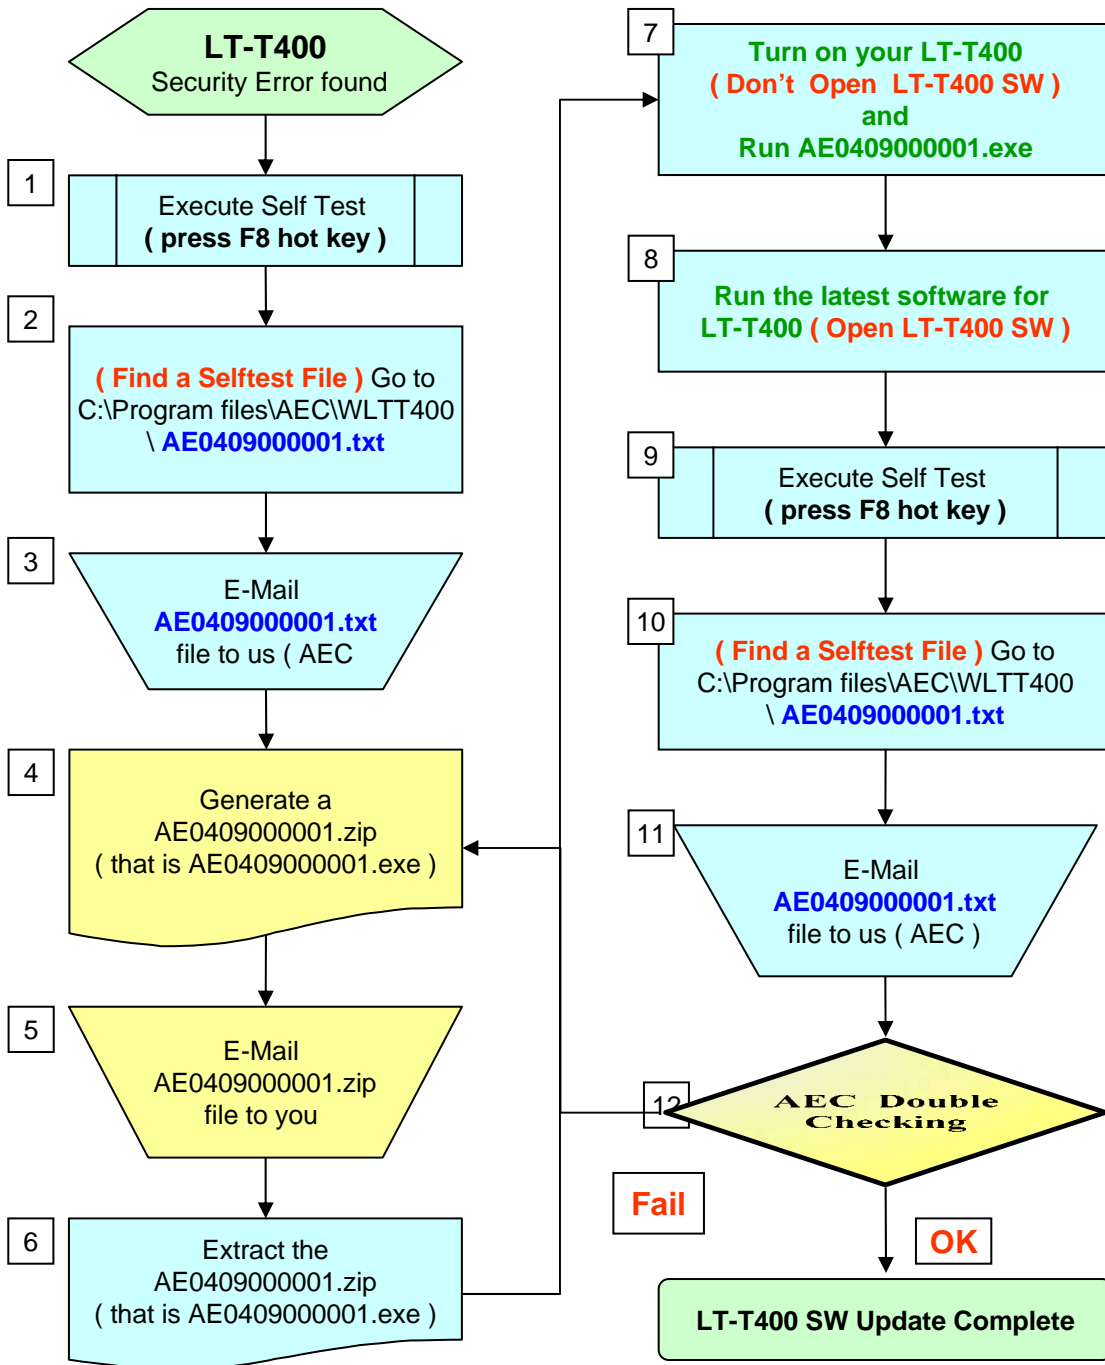

LabTool-T400 Security SW Update Processes

(AEC) Advantech Equipment Corp.
(Step 4 & 5 & 12 by AEC)

Customer's LT-T400 S/N (AE0409000001)
(Step 1 to 3 & 6 to 11 by Customer)

PC's OS : (1) Win2000 + SP4 recommended
(2) WinXP + SP1 recommended
(3) WinXP + SP2 recommended