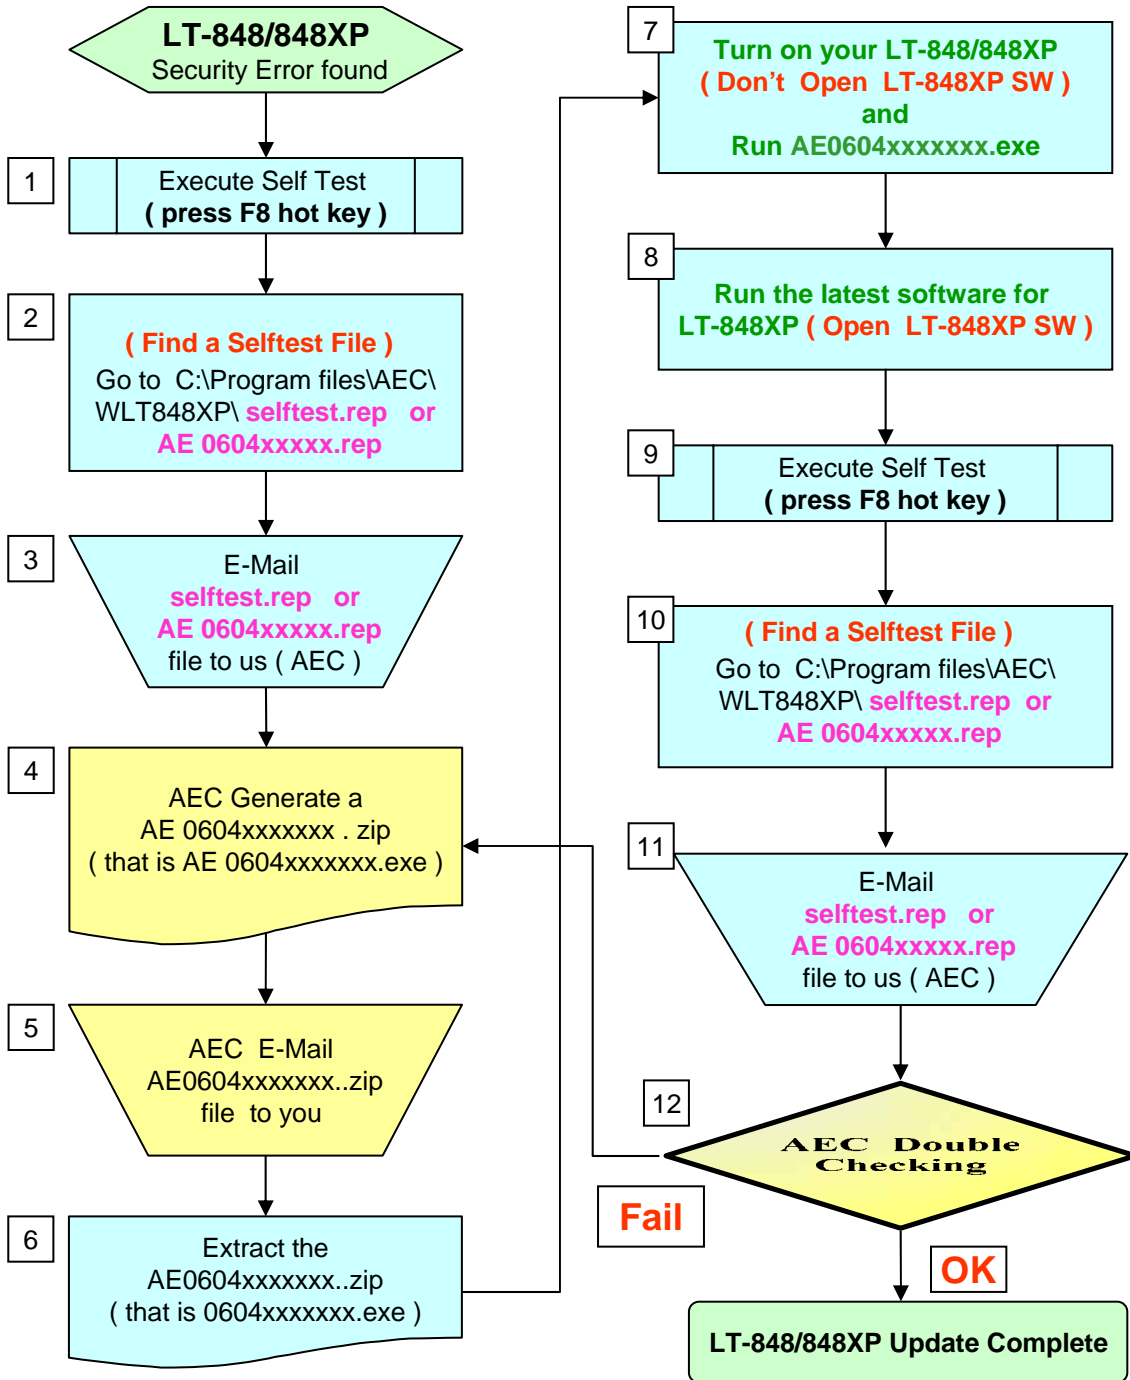

# LabTool-848/848XP Security SW Update Processes

**( AEC ) Advantech Equipment Corp.**  
 ( Step 4 & 5 & 12 by AEC )

**Customer's LT-T400 S/N ( AE0409000001 )**  
 ( Step 1 to 3 & 6 to 11 by Customer )

**PC's OS :** (1) Win2000 + SP4 recommended  
 (2) WinXP + SP1 recommended  
 (3) WinXP + SP2 recommended